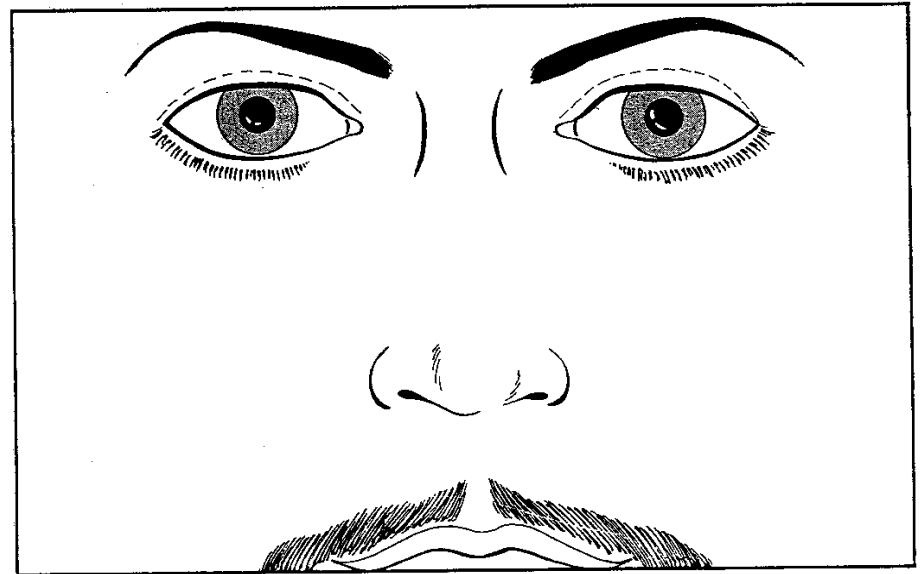

## Blind Man Paper Bag Puppet

### Materials Needed:

Craft page

Glue Stick

Scissors

Crayons - optional

Cut eyelids on broken lines so blinders can be inserted.

Do not paste across top edge of eyes so blinders can be inserted.

To be pasted on the paper bag to make a "blind man" puppet